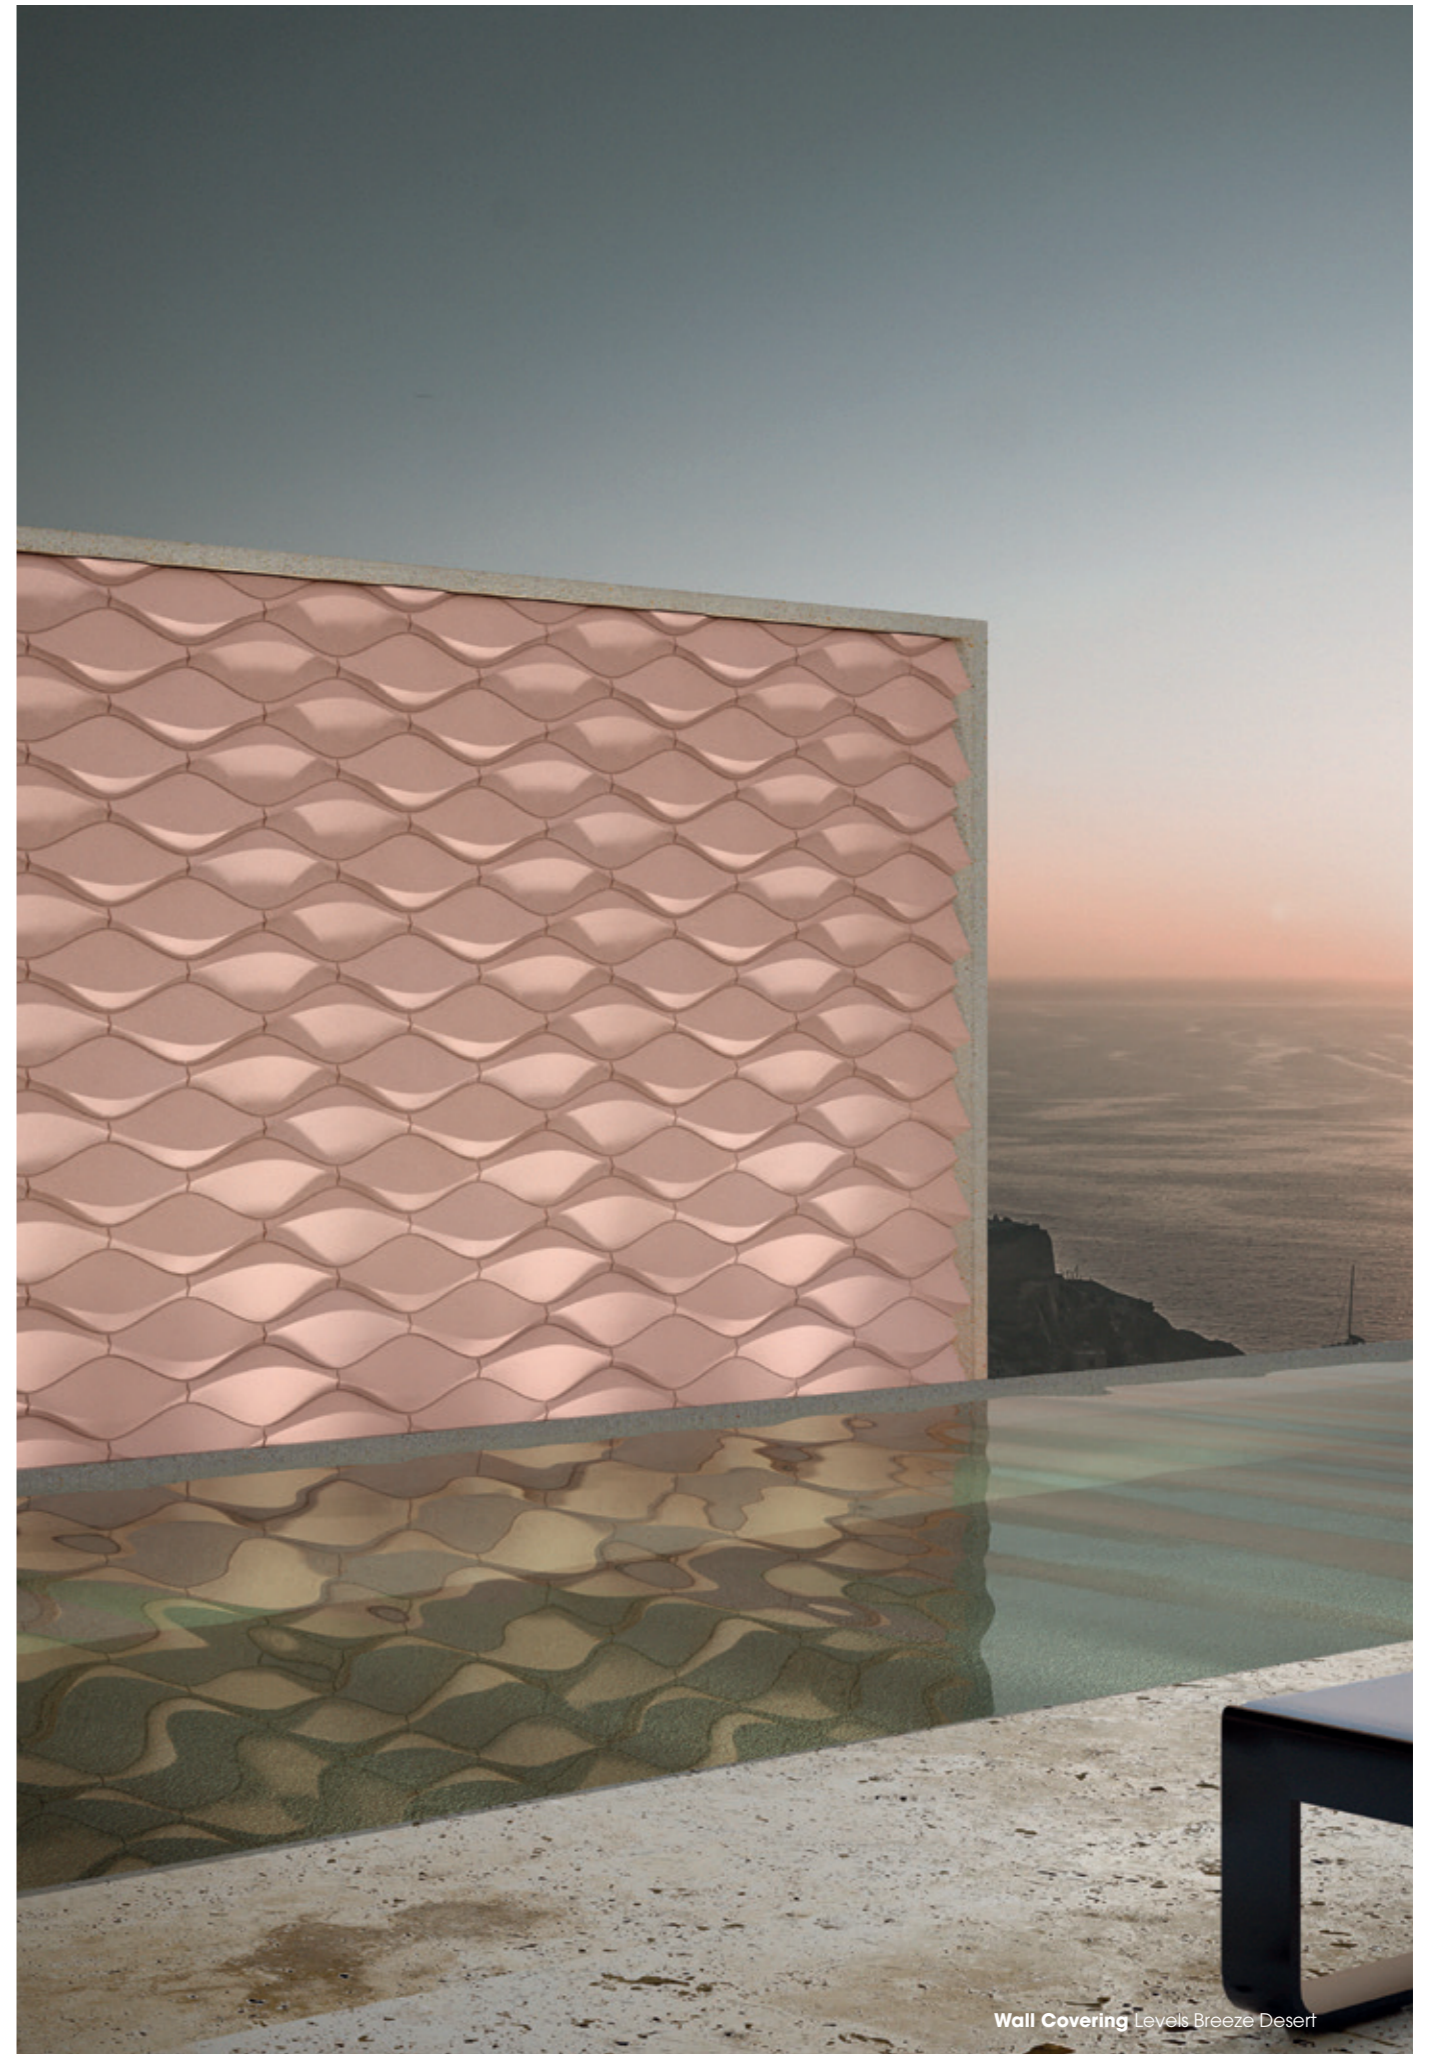

**Focus White Gold**  
 29cm x 28cm x 0,98cm  
 11 13/32" x 11 1/32" x 3/8"  
 100272844  
 G-160

Wall Covering Essential Concave Silver Wood

Wall Covering Essential Net Carrara

Wall Covering Levels Breeze Desert