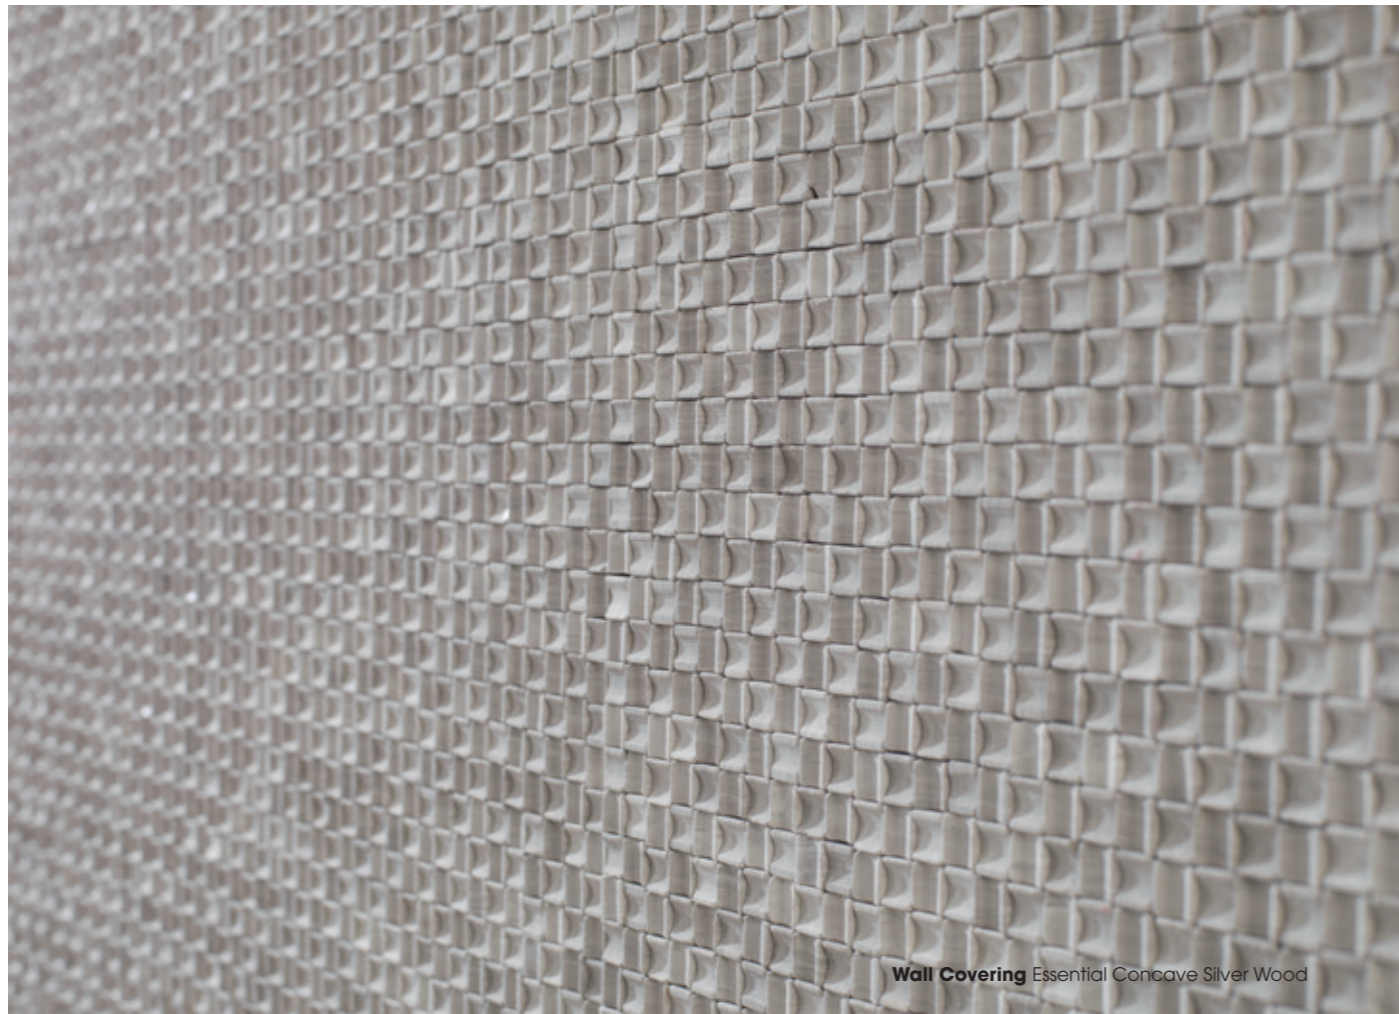

**Essential Diamond Silver Wood**  
 30,5cm x 30,5cm x 0,8cm  
 12" x 12" x 5/16"  
 100203095  
 G-139

**Focus White**  
 29cm x 28cm x 0,98cm  
 11 13/32" x 11 1/32" x 3/8"  
 100272851  
 G-160

**Focus White Copper**  
 29cm x 28cm x 0,98cm  
 11 13/32" x 11 1/32" x 3/8"  
 100272843  
 G-160

**Focus White Gold**  
 29cm x 28cm x 0,98cm  
 11 13/32" x 11 1/32" x 3/8"  
 100272844  
 G-160

Wall Covering Essential Concave Silver Wood

Wall Covering Essential Net Carrara

Wall Covering Levels Breeze Desert