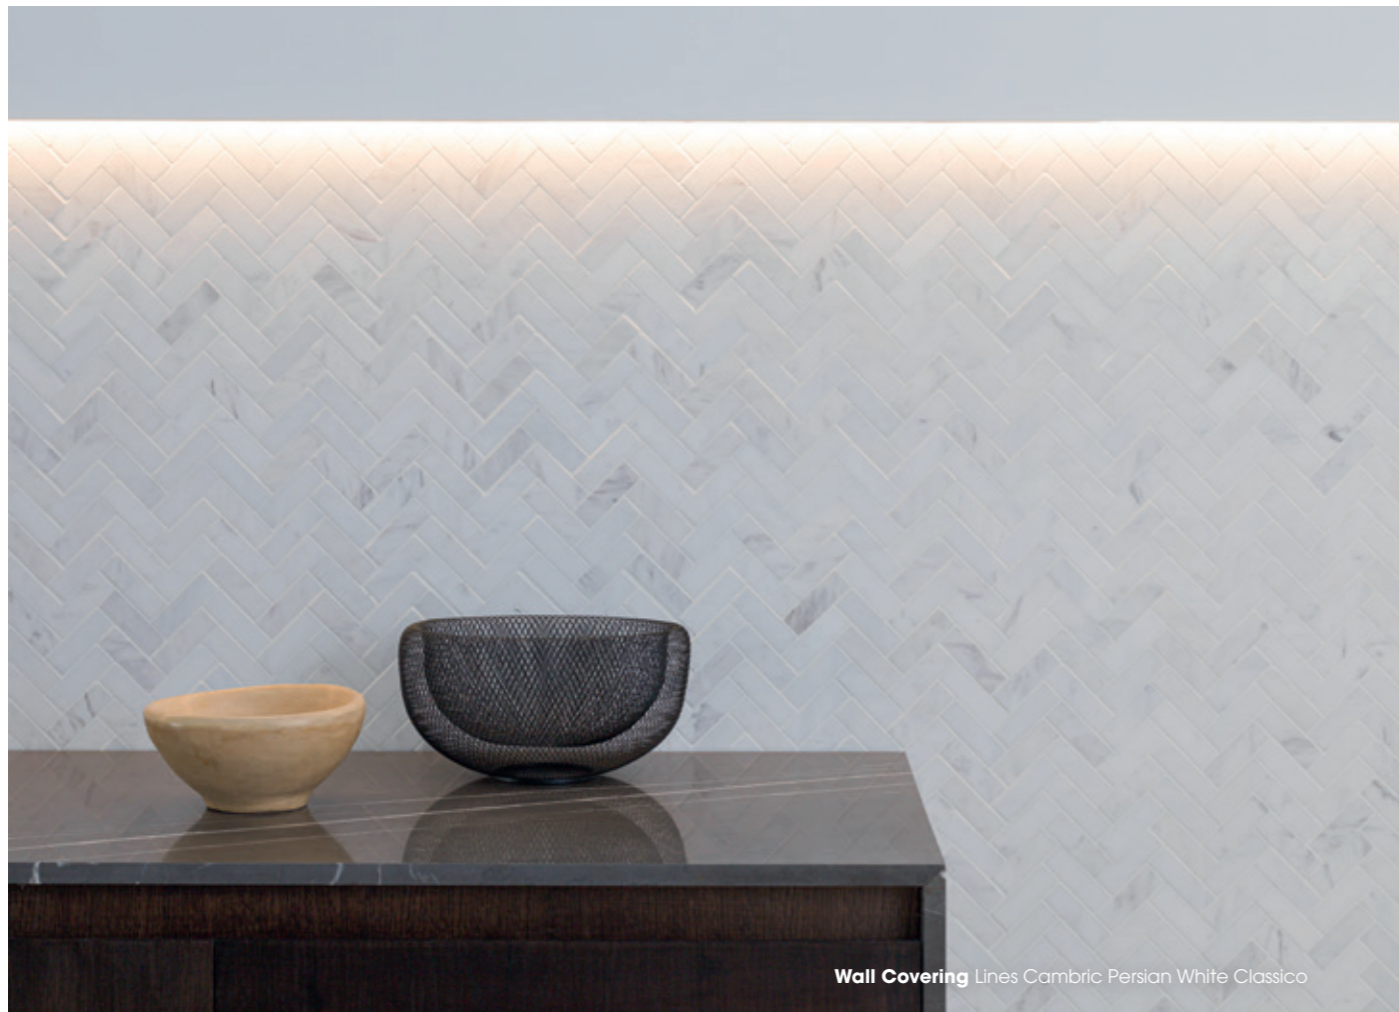

Wall Covering Levels Scale Corten

Wall Covering Lines Cambric Persian White Classico